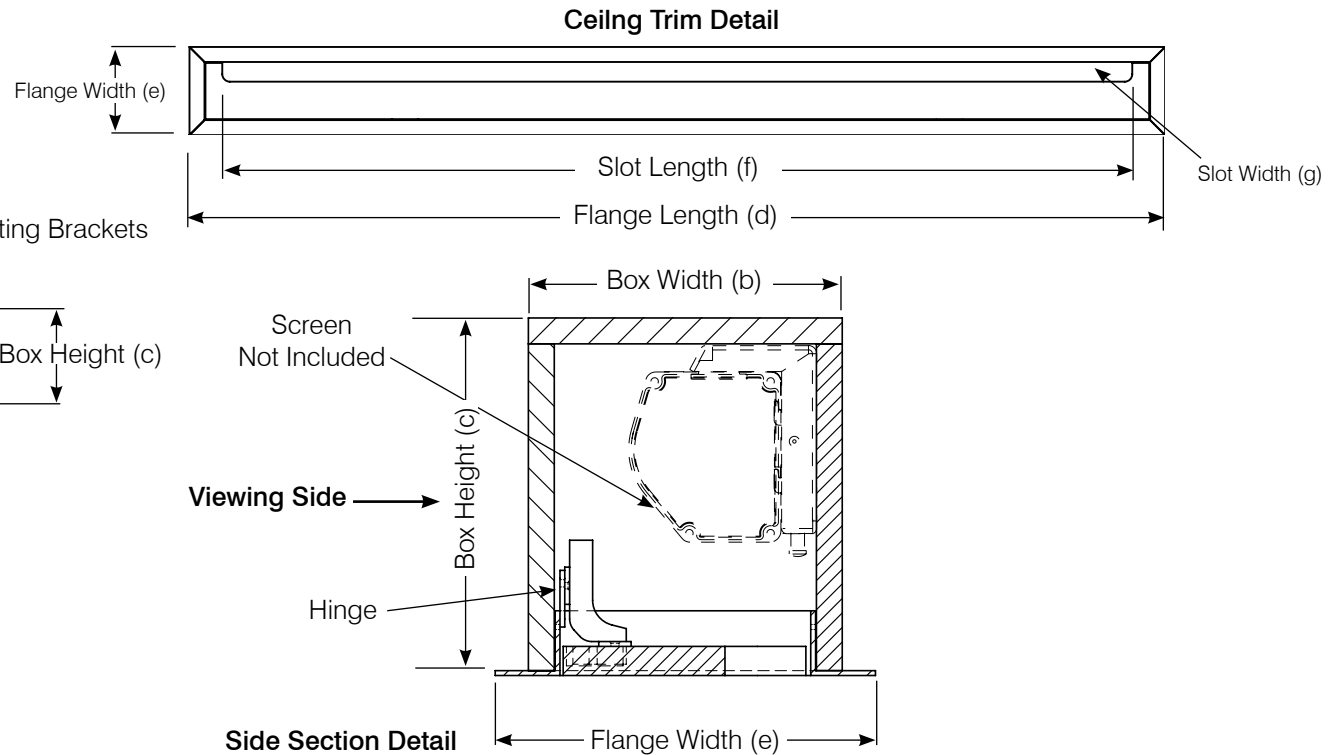

Specifications For GV HideAway

Features:

- Melamine box, aluminum ceiling trim and hinged trapdoor, with slot for screen exit.
- Trim and trapdoor coated with two pack epoxy lacquer.
- White standard colour.
- Brackets are now pre-fitted for easy installation.

Product Code	Box Details length(a) x width(b) x height(c) (mm)	Trim Flange length(d) x width(e) (mm)	Trim Slot length(f) x width(g) (mm)	Ceiling Cutout Size (mm)	Shipping Size w x h x d (mm)	Net Weight (Kg)	To Suit Grandview Standard and Large Motorised Smart Screens
HER30HID256	2560 X 194 X 160	2604 X 238	2400 X 50	2565 X 200	2650 X 350 X 350	30	GRSE084V, GRSE100V, GRSF085H, GRSF092H, GRSF095H, GRSG094C, GRSG103C
HER30HID298	2975 X 194 X 160	3019 X 238	2815 X 50	2980 X 200	3100 X 350 X 350	35	GRSE120V, GRSF102H, GRSF112H, GRSG110C
HER30HID336	3360 X 300 X 250	3404 X 340	3050 X 90	3365 X 305	3450 X 350 X 350	40	GRSB120H, GRSB130H, GRSG120C, GRSG130C
HER30HID375	3750 X 300 X 250	3794 X 340	3590 X 90	3755 X 305	3850 X 350 X 350	45	GRSB140H, GRSA150V, GRSG140C, GRSG150C, GRSB150H,
HER30HID500	5000 X 300 X 250	5058 X 358	4750 X 90	5010 X 310	5150 X 400 X 400	60	GRSA180V, GRSB160H, GRSB180H, GRSB200H, GRSB180C, GRSB200C