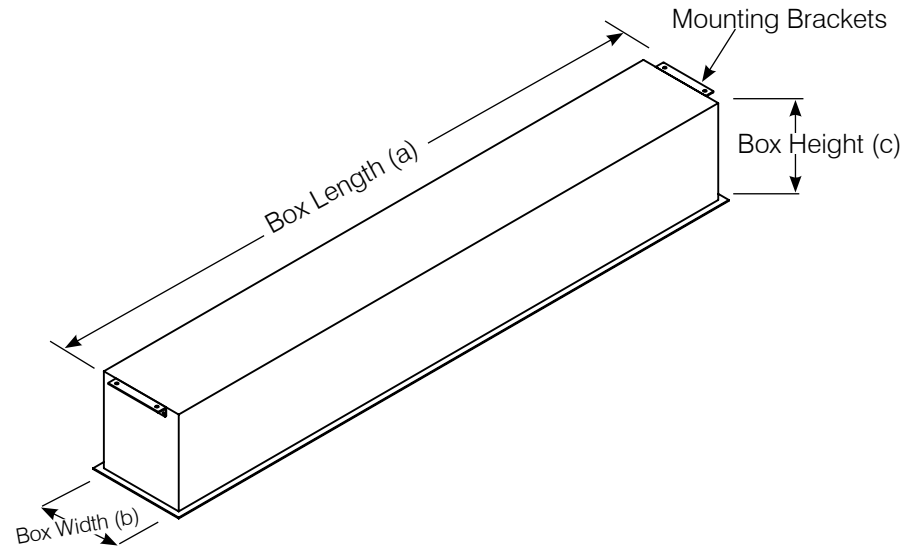

Specifications For GV HideAway

Features:

- Melamine box, aluminum ceiling trim and hinged trapdoor, with slot for screen exit.
- Trim and trapdoor coated with two pack epoxy lacquer.
- White standard colour.
- Brackets are now pre-fitted for easy installation.

Product Code	Box Details length(a) x width(b) x height(c) (mm)	Trim Flange length(d) x width(e) (mm)	Trim Slot length(f) x width(g) (mm)	Ceiling Cutout Size (mm)	Shipping Size w x h x d (mm)	Net Weight (Kg)	To Suit Grandview Standard and Large Motorised Smart Screens
HER30HID256	2560 X 194 X 160	2604 X 238	2400 X 50	2565 X 200	2650 X 350 X 350	30	GRSE084V, GRSE100V, GRSF085H, GRSF092H, GRSF095H, GRSG094C, GRSG103C
HER30HID298	2975 X 194 X 160	3019 X 238	2815 X 50	2980 X 200	3100 X 350 X 350	35	GRSE120V, GRSF102H, GRSF112H, GRSG110C
HER30HID336	3360 X 300 X 250	3404 X 340	3050 X 90	3365 X 305	3450 X 350 X 350	40	GRSB120H, GRSB130H, GRSG120C, GRSG130C
HER30HID375	3750 X 300 X 250	3794 X 340	3590 X 90	3755 X 305	3850 X 350 X 350	45	GRSB140H, GRSA150V, GRSG140C, GRSG150C, GRSB150H,
HER30HID500	5000 X 300 X 250	5058 X 358	4750 X 90	5010 X 310	5150 X 400 X 400	60	GRSA180V, GRSB160H, GRSB180H, GRSB200H, GRSB180C, GRSB200C